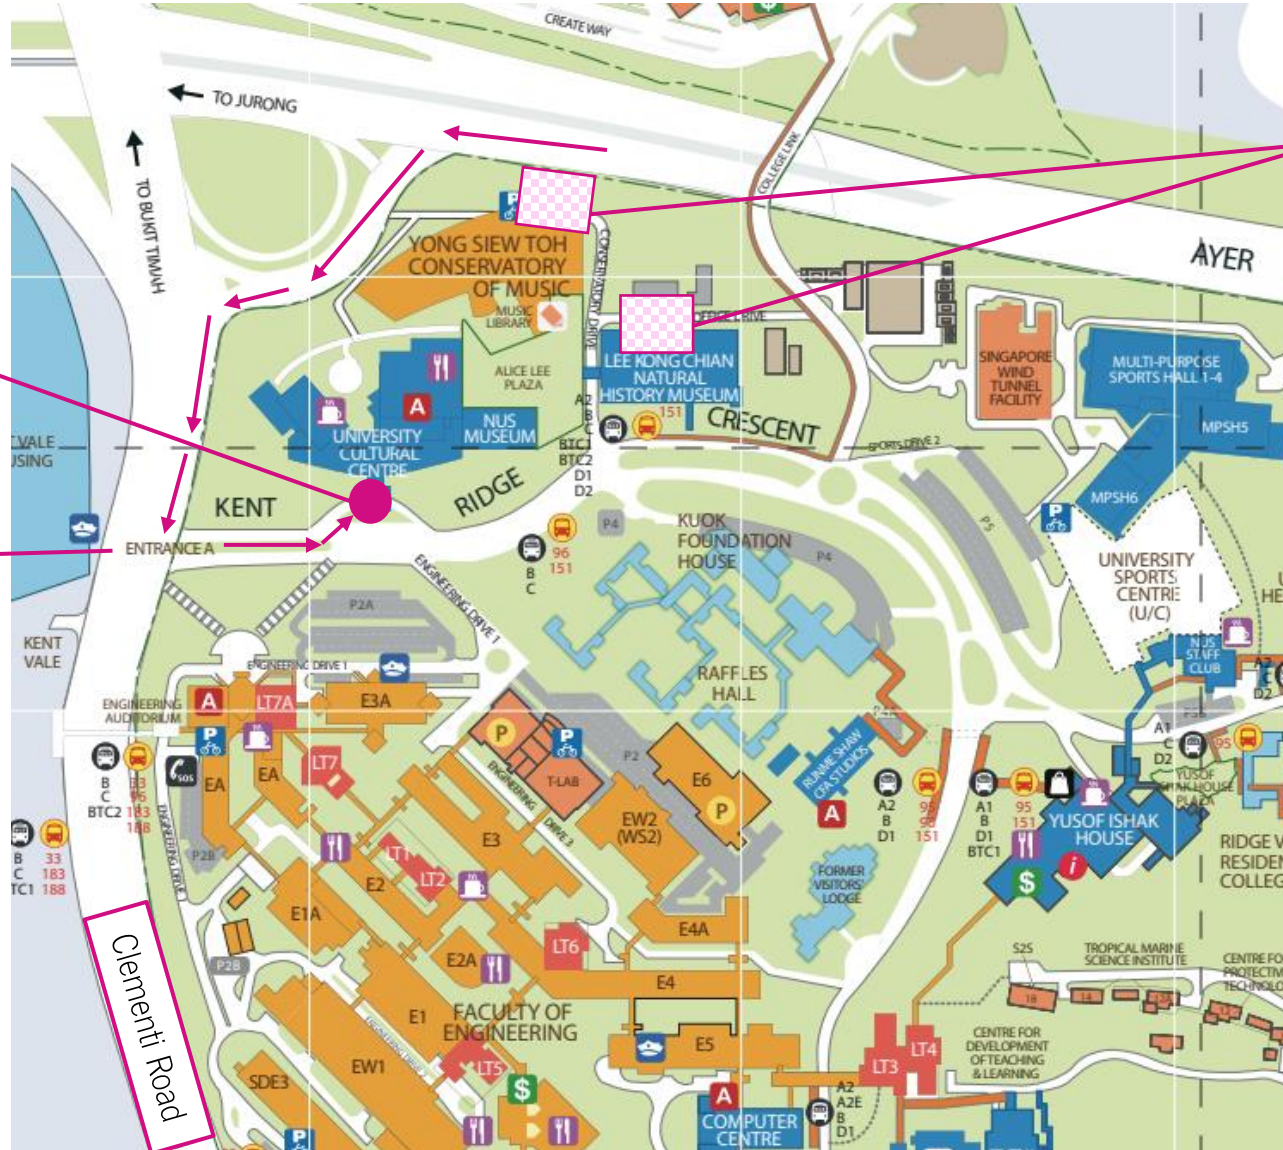

International Girls Choir - Concert Venue Map

Ho Bee Auditorium (NUS Cultural Centre), 50 Kent Ridge Crescent, Singapore 119279

Enter via Kent Ridge Crescent. Arrive to the Auditorium foyer.

Parking is available behind the theatre at Carpark P3 (covered carpark) and P3A (open carpark).

INTERNATIONAL GIRLS CHOIR

Please arrive to the Ho Bee Auditorium foyer.

Enter via Kent Ridge Crescent.

Parking is available behind the Auditorium.

Clementi Road